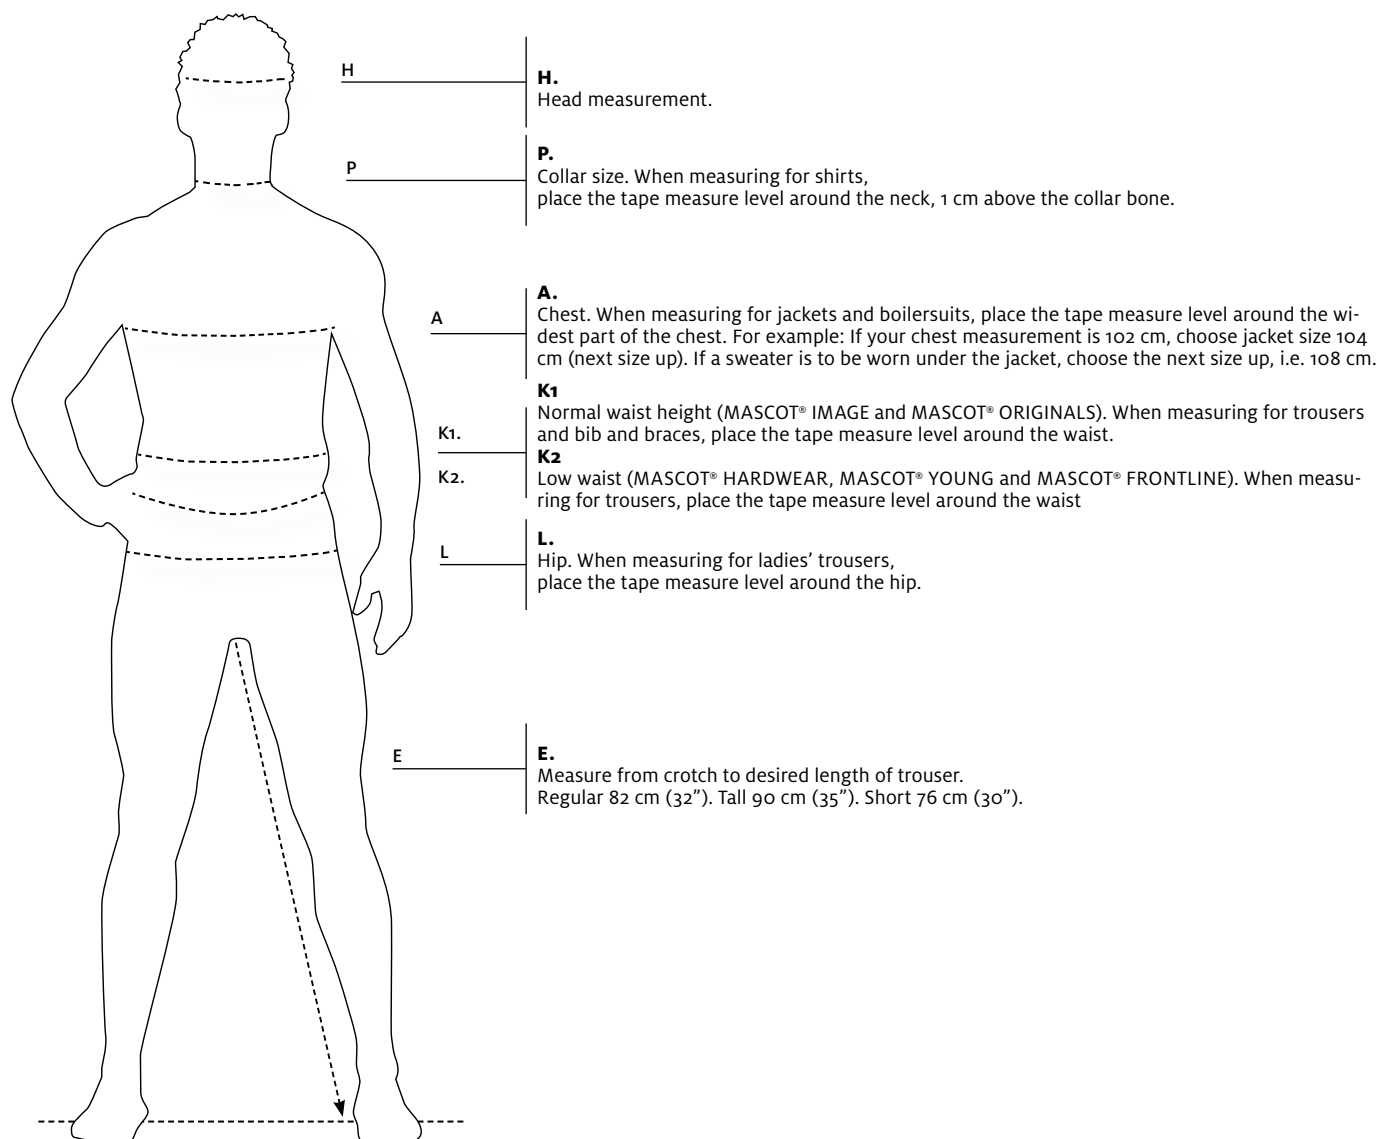

APPROPRIATELY DRESSED

Size (bodysize)	C42	C43	C44	C45	C46	C47	C48	C49	C50	C51	C52	C54	C56	C58	C60	C62	C64	C66	C68	C70	C72
Winter workwear/waistcoat			XS		S				M		L		XL	2XL		3XL		4XL		5XL	
A Chest, jacket/boiler suit (cm)	84		88		92		96		100		104	108	112	116	120	124	128	132	136	140	144
A Chest, jacket/boiler suit (inch)	33		34.5		36		38		39.5		41	42.5	44	45.5	47	49	50.5	52	53.5	55	56.5
K1/K2 Waist, mens' trousers (cm)	68	70.5	73	75.5	78	80.5	83	85.5	88	90.5	93	98	103	108	113	118	123	128	133	138	143
K1/K2 Waist, mens' trousers (inch)	27	28	28.5	29.5	30.5	31.5	32.5	33.5	34.5	35.5	36.5	38.5	40.5	42.5	44.5	46.5	48.5	50.5	52.5	54.5	56.5
K1/K2 Waist, bib & brace / combi suit (cm)	68		73		78		83		88		93	98	103	108	113	118	123	128	133	138	143
K1/K2 Waist, bib & brace / combi suit (inch)	27		28.5		30.5		32.5		34.5		36.5	38.5	40.5	42.5	44.5	46.5	48.5	50.5	52.5	54.5	56.5
L Hip (cm)	90	92	94	96	98	100	102	104	106	108	110	114	118	122	126	130	134	138	142	146	150
L Hip (inch)	35.5	36	37	38	38.5	39.5	40	41	41.5	42.5	43	45	46.5	48	49.5	51	52.5	54	56	57.5	59
P Collar size, shirts (cm)					37-38				39-40		41-42		43-44	45-46		47-48	49-50		51-52		
P Collar size, shirts (inch)					14				15.5		16.5		17.5	18		19	19.5		20		

Ladies' size (bodysize)	32	34	36	38	40	42	44	46	48	50	52										
A Chest, T-shirt (cm)		79	85	85	91	97	97	103	111	119	119										
A Chest, T-shirt (inch)		31	33.5	33.5	35.5	38	38	40.5	43.5	46.5	46.5										

MASCOT® FRONTLINE (ladies' style)	XS	S	M	L	XL	2XL	3XL														
A Chest, ladies T-shirt (cm)	78	84	90	96	102	110	118														
A Chest, ladies T-shirt (inch)	30.5	33	35.5	38	40	43	46.5														

EU sizes	8-35	8-36	8-37	8-38	8/11-39	8/11-40	8/11-41	11-42	11-43	11-44	11-45	11-46	11-47	11-48
UK sizes	2½	3	4	5	6	6½	7	8	9	10	10½	11	12	13